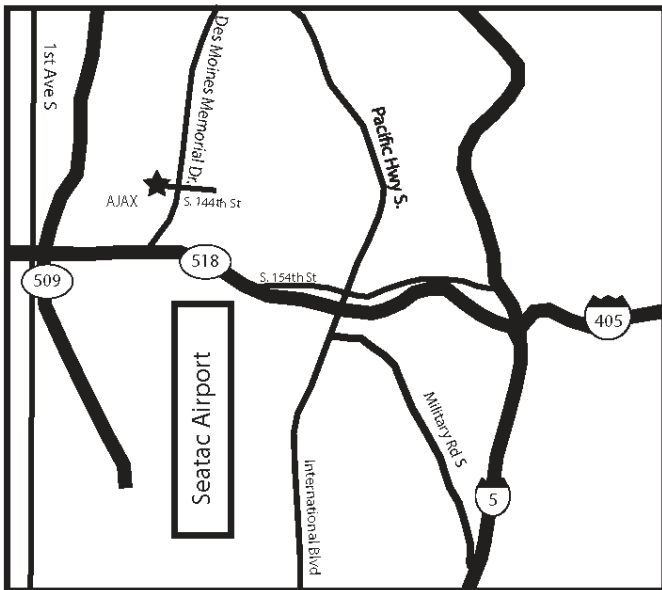

Present this coupon for Special Daily Rate

**1200 S. 144th ST
Seattle, WA 98168
206-244-8900**

SANKEI TRAVEL OF AMERICAS

2033 6th Ave., Suite 251, Seattle, WA 98121
(206)728-7130 1-800-801-4089

Our Parking Features:

- 24 hour free shuttle 5 minute ride
- Easy fast access from Hwy 518 and Hwy 509
- 24 hour security cashier
- Lighted, paved and fenced
- 7 minute pickup
- Self park and self lock

\$7.50/day
exp 5/31/2012 code J

For Parking Reservations: Call 206-244-8900 or gojax@live.com
www.ajaxparkingrus.com

Directions to AJAX Parking R US

From I-5: Take #154 Burien SeaTac Exit onto HWY 518. Head WEST on HWY 518 to Des Moines Memorial Drive Exit; one exit PAST SeaTac Airport Exit. Turn RIGHT at stop sign and LEFT at first light (144th ST). Lot is straight ahead.

From I-405: Go South until it turns into Hwy 518 and follow the above directions.

From Hwy 509 West Seattle: Take S 146th St Exit. Head East (Left) on S 146th St for 0.6 miles. Turn Left on S 144th St. Lot is straight ahead.